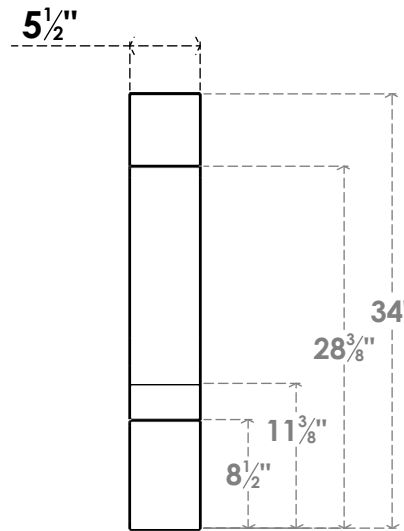

ITEM NUMBER: BRCPC055X26000X34000BOA

5 1/2"W X 26"D X 34"H BALBOA ARCHITECTURAL GRADE PVC CLOSED KNEE BRACE

SIDE PROFILE

FRONT PROFILE

ISOMETRIC

EKENA MILLWORK
2300 WEST MAIN ST.
CLARKSVILLE, TX 75426
TOLL FREE: 866-607-0453
WWW.EKENAMILLWORK.COM

NOTES

1. INSTALLATION TO BE COMPLETED IN ACCORDANCE WITH MANUFACTURER'S SPECIFICATIONS.
2. DRAWING MAY NOT BE TO SCALE
3. THIS DRAWING IS INTENDED FOR DESIGN AND PLANNING PURPOSES ONLY.
4. ALL INFORMATION CONTAINED HEREIN WAS CURRENT AT THE TIME OF DEVELOPMENT BUT MUST BE REVIEWED AND APPROVED BY THE PRODUCT MANUFACTURER TO BE CONSIDERED ACCURATE.
5. ARCHITECTURAL GRADE PVC PRODUCTS ARE MADE FROM EXPANDED CELLULAR PVC AND COME NATURALLY WHITE BUT MAY BE PAINTED