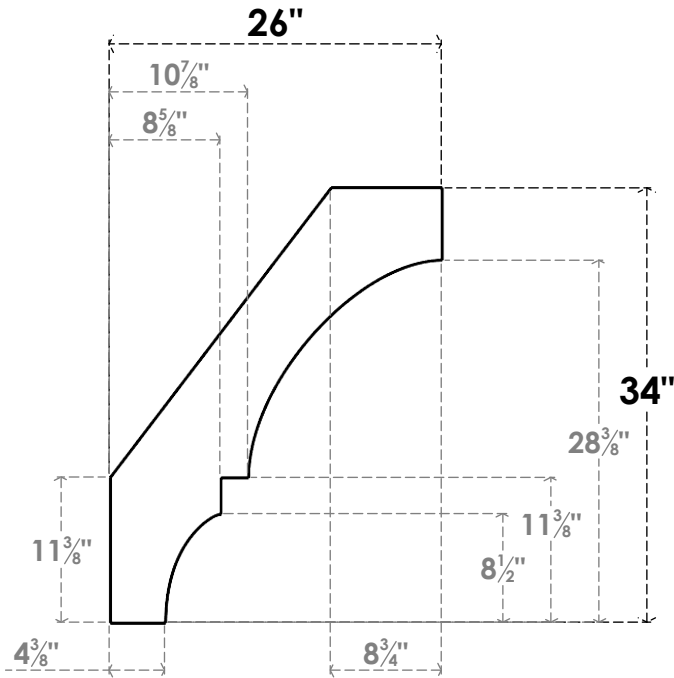

ITEM NUMBER: BRCPC055X26000X34000BOA

5 1/2"W X 26"D X 34"H BALBOA ARCHITECTURAL GRADE PVC CLOSED KNEE BRACE

SIDE PROFILE

FRONT PROFILE

ISOMETRIC

EKENA MILLWORK
2300 WEST MAIN ST.
CLARKSVILLE, TX 75426
TOLL FREE: 866-607-0453
WWW.EKENAMILLWORK.COM